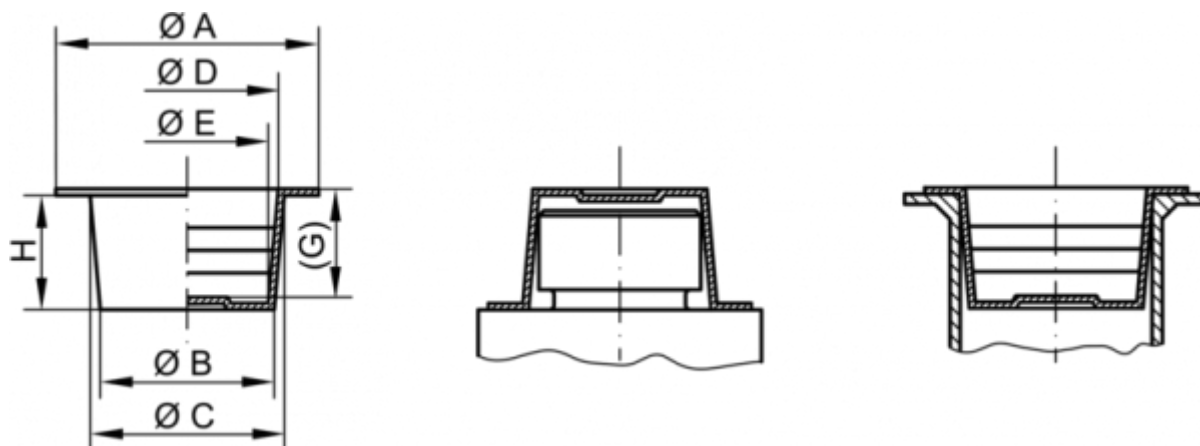

# Data Sheet

Article number: 59GPN620U25B

Description: KLEE Universal plugs GPN 620 U 25 B

## Measures

A = 47

B = 28.3

C = 31.4

D = 29.7

E = 26.4

G = 19

H = 20